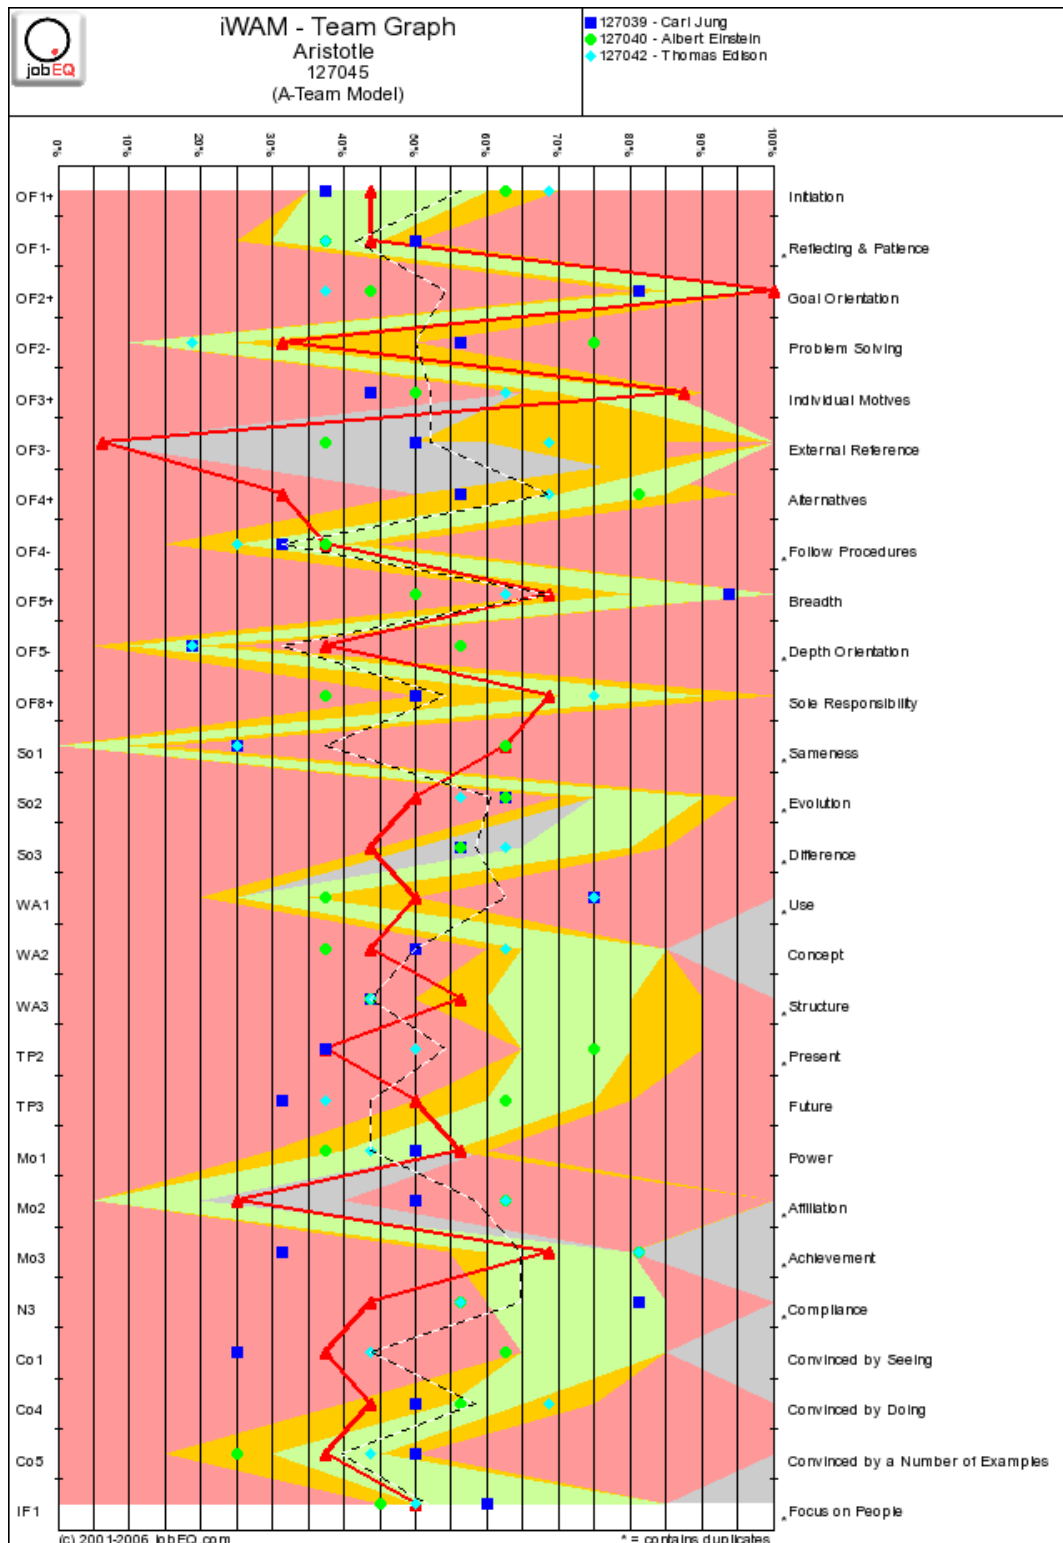

A Advanced
M Mindset
P Profiling

iWAM Team Graph with Model of Excellence

Home | About | Products | Services | Research | Join Us | HR Login | Test Yourself | FAQ | Contact | Site Map

[Click here to see the PDF version.](#)